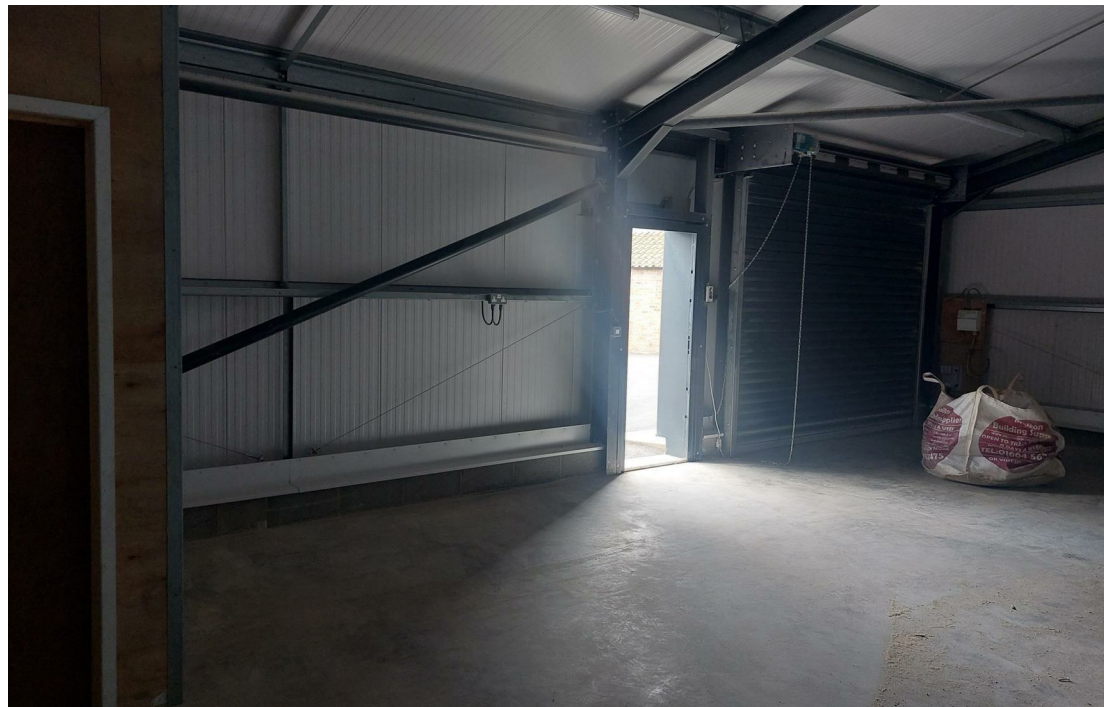

Beeby's Yard was built in the early nineteenth century next to Robery Hudson's Almshouses, as a set of horse-hiring stables of local brick under pantile roofs. These, along with several brick and prefabricated outbuildings, have been let as workshops for the last eighty years or so.

Now it is a newly created business hub for local enterprises offering a mix of modern and well-presented light industrial and storage units.

Ideal for small business storage and quiet fabrication, hobbyist rental in a town centre location.

## Details of each Storage Unit:

- Net internal area: 650 sq. ft (62 sq. m)
- Electric roller shutter and Individual personnel door
- 3 phase supply and fluorescent lighting; 12 Sockets approx.
  - Minimum Eaves height: 8' approx.
- Gated tarmac area with one parking space per unit
  - Water included; Internal W.C.
- £500 deposit required to secure the unit