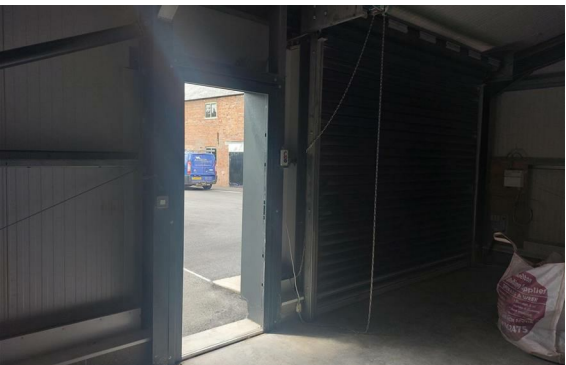

Beeby's Yard was built in the early nineteenth century next to Robery Hudson's Almshouses, as a set of horse-hiring stables of local brick under pantile roofs. These, along with several brick and prefabricated outbuildings, have been let as workshops for the last eighty years or so.

Now it is a newly created business hub for local enterprises offering a mix of modern and well-presented light industrial and storage units.

Ideal for small business storage and quiet fabrication, hobbyist rental in a town centre location.

## Details of each Storage Unit:

- Net internal area: 650 sq. ft (62 sq. m)
- Electric roller shutter and Individual personnel door
- 3 phase supply and fluorescent lighting; 12 Sockets approx.
  - Minimum Eaves height: 8' approx.
- Gated tarmac area with one parking space per unit
  - Water included; Internal W.C.
- £500 deposit required to secure the unit