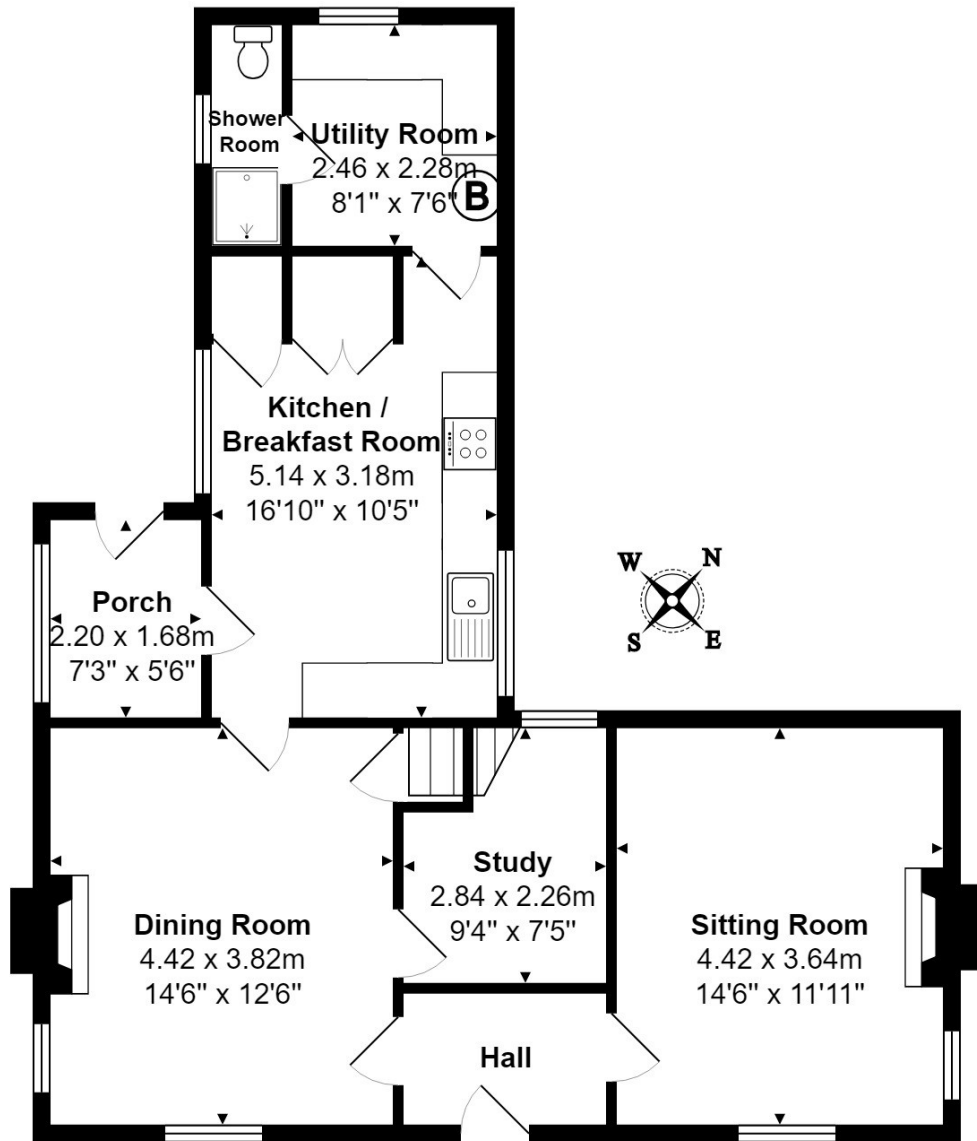

Scotts Farm Revesby Bank PE22 7NQ

IMPORTANT NOTICE
 Links2Lincs floor plans are for guide use only
 and should not be relied upon for decision making
 information or dimensions and layout accuracy.

Ground Floor

Approx. Area: 73.1 m² ... 787 ft²

Approx. Total Area: 133.9 m² ... 1441 ft²

First Floor

Approx. Area: 60.8 m² ... 654 ft²