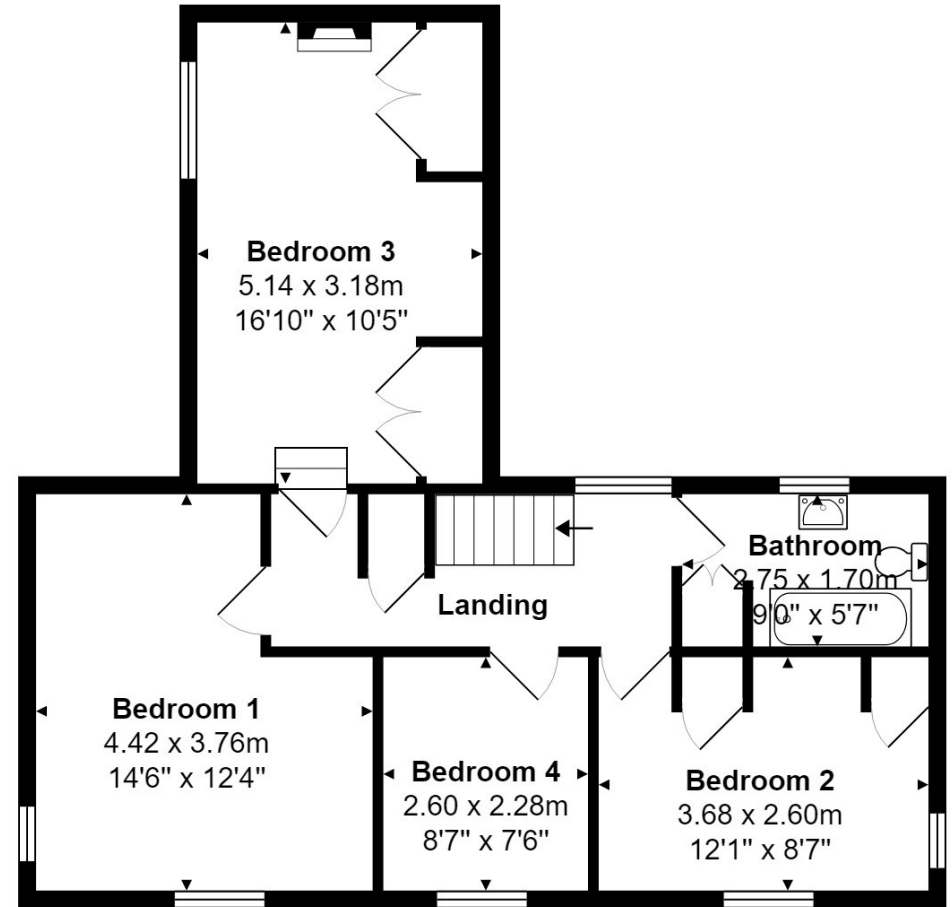

Scotts Farm Revesby Bank PE22 7NQ

IMPORTANT NOTICE
 Links2Lincs floor plans are for guide use only
 and should not be relied upon for decision making
 information or dimensions and layout accuracy.

Ground Floor

Approx. Area: 73.1 m² ... 787 ft²

Approx. Total Area: 133.9 m² ... 1441 ft²

First Floor

Approx. Area: 60.8 m² ... 654 ft²