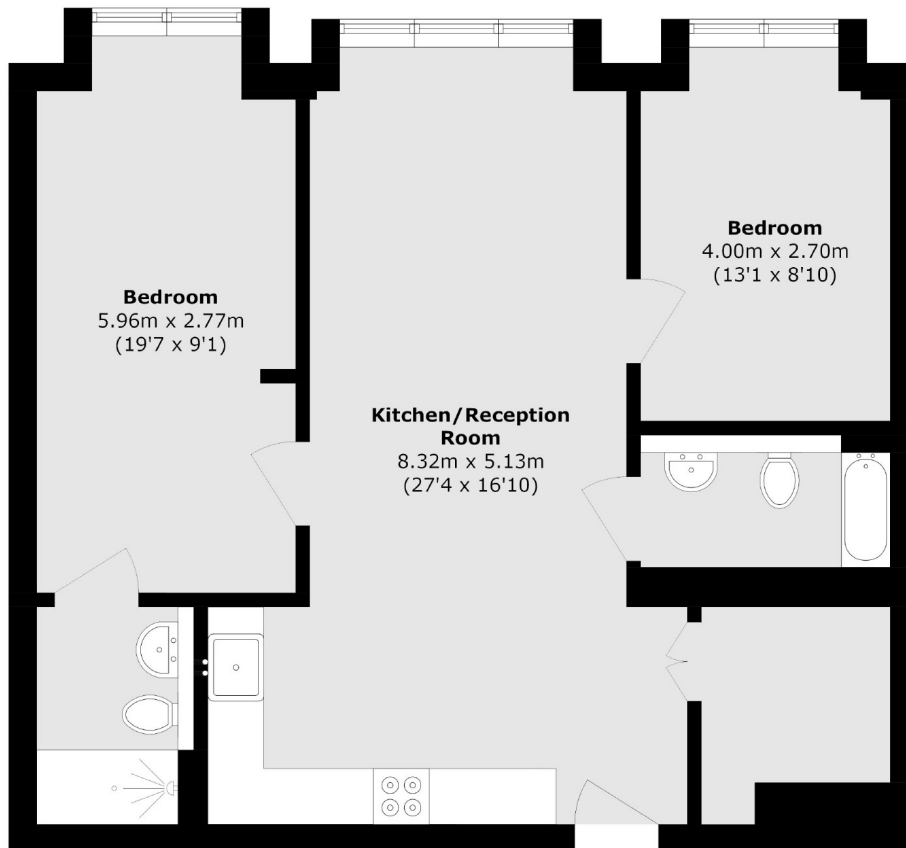

FLETCHERS

ESTATE AGENTS

Total area (approx.): 74.5 sq. m (801.9 sq. ft)

Fletchers Brook Green Sales
144 Shepherds Bush Road, Hammersmith, London, W6 7PB
020 7603 1415
brookgreensales@fletcherestates.com

Energy Rating: C. We aim to make our particulars both accurate and reliable. However they are not guaranteed; nor do they form part of an offer or contract. If you require clarification on any points then please contact us, especially if you're traveling some distance to view. Please note that appliances and heating systems have not been tested and therefore no warranties can be given as to their good working order.